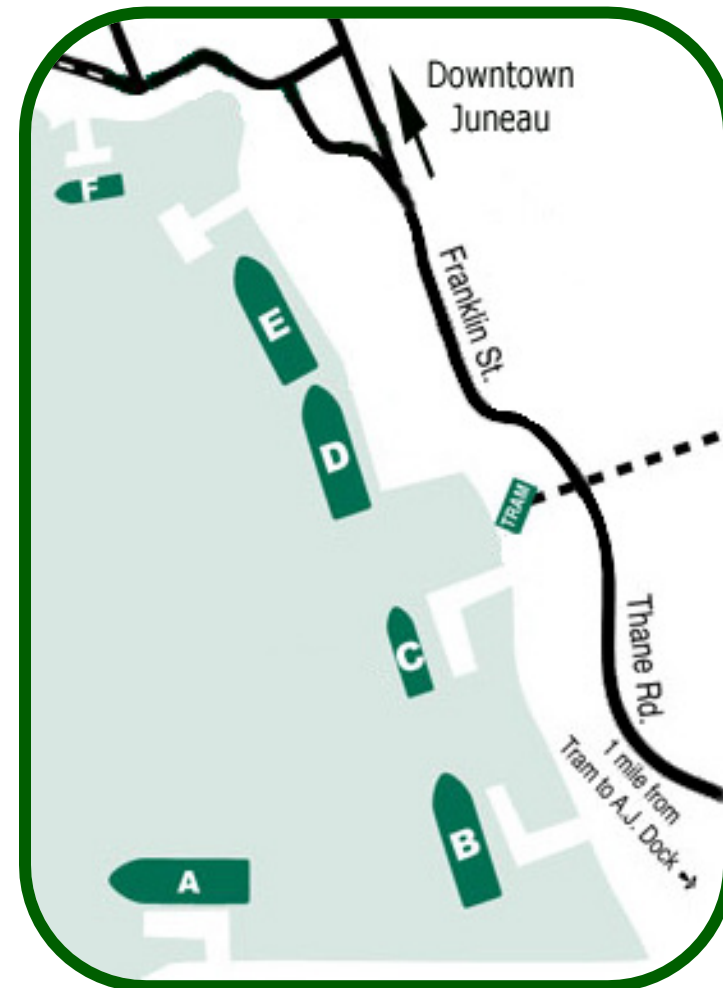

Military Time

1:00
2:00
3:00
4:00
5:00
6:00
7:00
8:00
9:00
10:00
11:00
12:00
13:00
14:00
15:00
16:00
17:00
18:00
19:00
20:00
21:00
22:00
23:00
24:00

←
T
I
M
E
C
H
A
R
T

→
D
O
C
K
M
A
P

DOCK CODES ↓

AIF

Anchor - Intermediate Float

AJD (Dock A)

A.J. Dock

AJI

A.J. Dock Inside

AMP

Anchor - Marine Park

AS (Dock E)

Alaska Steamship Dock

ASD

Anchor - Sea Drome

CT (Dock D)

Cruiseship Terminal

FKL (Dock B)

South Franklin St Dock

IVF (Dock C)

Int. Vessel Float